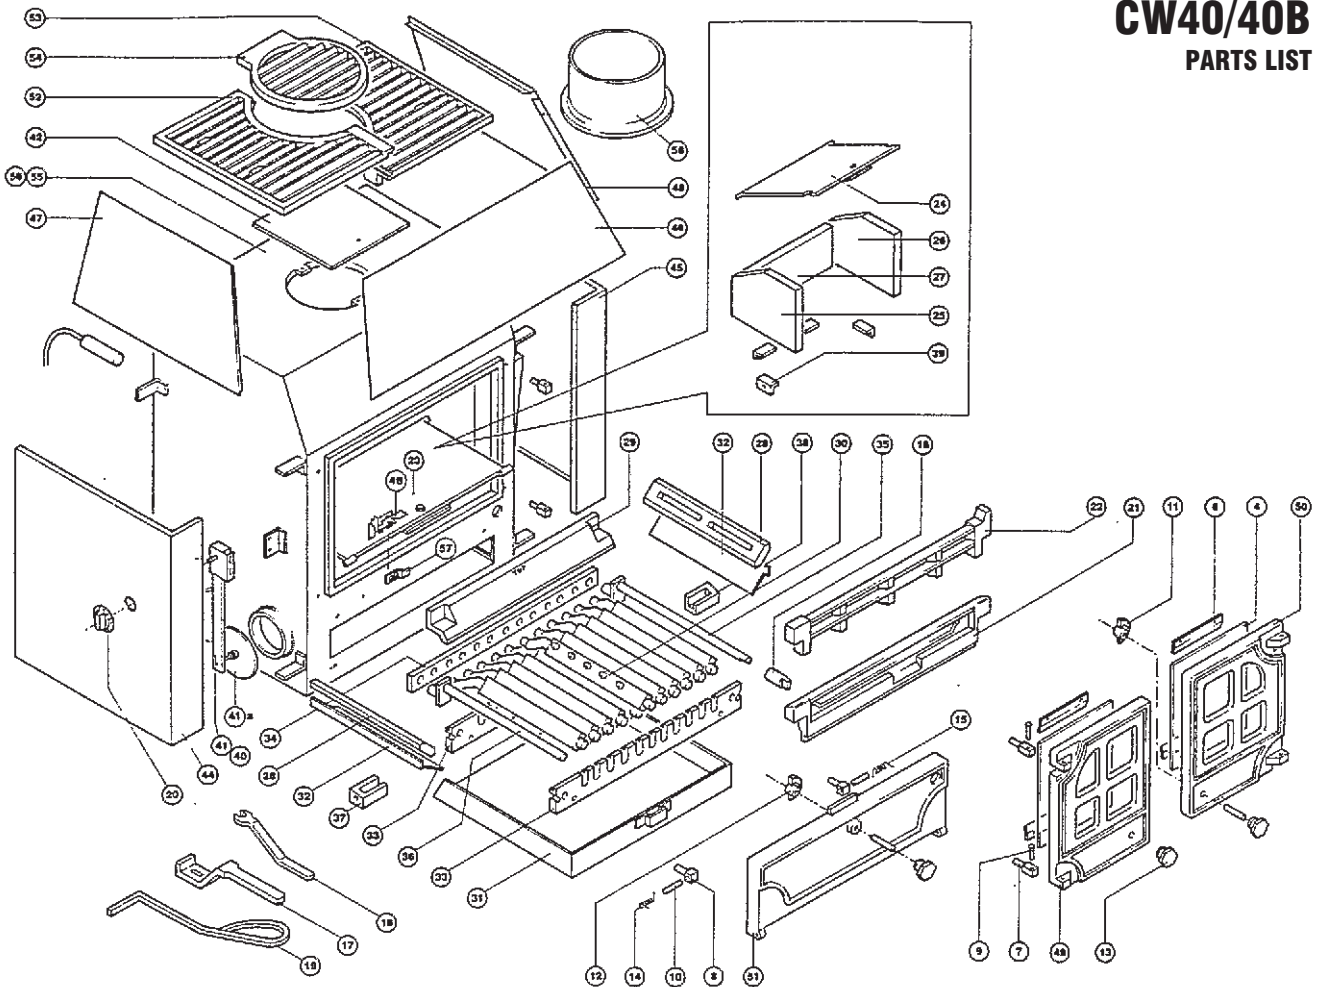

CW40/40B

PARTS LIST

Item	Part No.	Description	Item	Part No.	Description
*	008/EW35L	L.H. DOOR SEAL	33	002/EW30	CARRIER BAR
*	008/EW35R	R.H. DOOR SEAL	34	012/EW33	MOVER BAR
*	008/EW36	ASHPIT DOOR SEAL	35	012/CG04	RIDDLER ROD
*	008/EW35/S	DOOR SEAL SET	36	012/CG05	IDLER ROD
*	008/FW29	DOOR SEAL ADHESIVE	37	002/CG07	CARRIER BAR SUPPORT LH
4	006/FW30/A	GLASS INC. CHANNEL	38	002/CG08	CARRIER BAR SUPPORT RH
*	008/BW44/S	GLASS CHANNEL SET OF 8	39	012/BW28	FIREBRICK ANGLE (CW40)
6	004/EW23	GLAZING BAR	40	008/BW49	THERMOSTAT (CW40)
7	008/FW27	HINGE POST MAIN	41	008/FW48	THERMOSTAT (CW40B)
8	008/FW28	HINGE POST A/P	41a	008/FW47	THERMOSTAT FLAP 75mm DIA.
9	008/BW39/S	HINGE PIN MAIN DOOR SET	41b	008/BW57	THERMOSTAT FLAP 90mm DIA.
10	008/BW40/S	HINGE PIN A/P SET	42	013/175/175	BLANKING PLATE
11	002/BW12MD/A	DOOR KNOB ASSEMBLY RH	43	004/BW46	OVER RUN CATCH
12	002/BW12AP/A	DOOR KNOB ASSEMBLY ASHPIT	44	005/EW05L/#	SIDE PANEL LH
13	002/BW12	DOOR KNOB LH	45	005/EW05R/#	SIDE PANEL RH
14	008/BW43L	SPRING LH	46	005/EW06F/#	HOOD PANEL FRONT
15	008/BW43R	SPRING RH	47	005/EW06L/#	HOOD PANEL LH
16	002/CG06	RIDDLER/KNOB	48	005/EW06R/#	HOOD PANEL RH
17	002/BW20	RIDDLER/ASHPAN TOOL	49	003/EW01/#	DOOR LH
18	002/BW26	DOOR OPENING TOOL	50	003/EW02/#	DOOR RH
19	012/EW27	TUBE SCRAPPING TOOL (CW40B)	51	003/EW03/#	ASHPIT DOOR
20	008/BW50	THERMOSTAT KNOB	52	003/EW04/1/#	TOP GRID LH
21	002/EW07	FRONT FIREBARS	53	003/EW04/2/#	TOP GRID RH
22	002/EW08	DEEPENING BAR	54	003/EW09/#	INSERT GRID
23	002/EW32	THROAT PLATE (CW40B)	55	001/EW10	FIREBOX (CW40)
24	012/EW31	THROAT PLATE (CW40)	56	001/EW10B	FIREBOX (CW40B)
25	011/EW28L	SIDE BRICK LH (CW40)	57	012/BW45	A/P DOOR BRACKET
26	011/EW28R	SIDE BRICK RH (CW40)	58	002/CH12A	FLUE COLLAR CAST PLAIN
27	011/EW29	REAR BRICK (CW40)	58a	003/CH12A/#	FLUE COLLAR ENAMELLED
27a	011/EW29/S	SET OF BRICKS	*	004/BW51	ASH CARRIER
28	022/EW15	SIDE FIRE PLATE	*	008/TH02	LOW LEVEL PIPE THERMOSTAT (Supplied Separately)
29	002/EW16	BACK FIRE PLATE			
30	002/CG01	BOTTOM GRATE BAR			
30a	002/CG01/S11	SET OF GRATE BARS			
31	004/EW17	ASHPAN			
32	004/EW19	ASH SHEDDING PLATE			

PLEASE SPECIFY COLOUR WHEN ORDERING

* THESE ITEMS ARE NOT SHOWN ON THE EXPLODED DRAWING