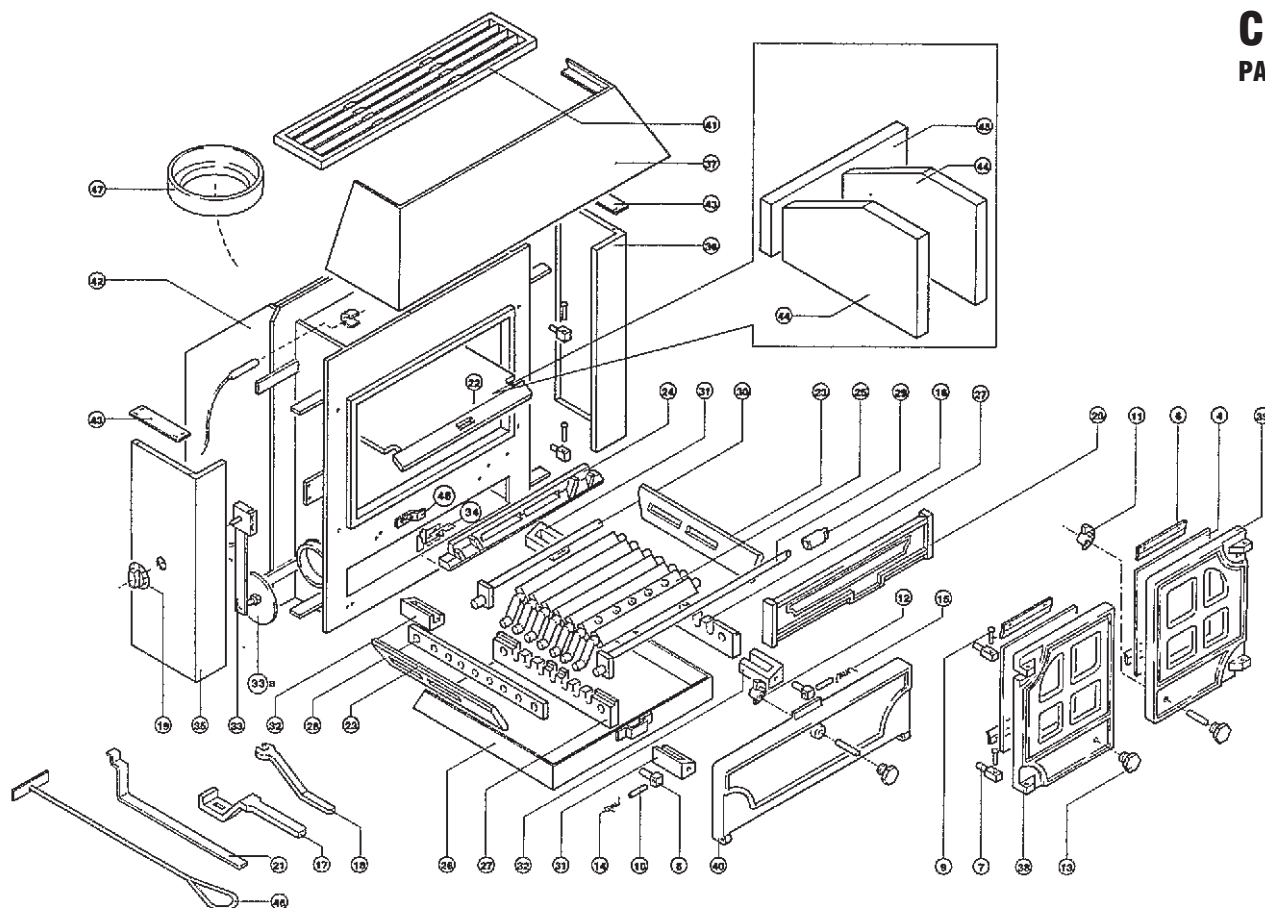

CW20i

PARTS LIST

Item	Part No.	Description	Item	Part No.	Description
*	008/EW35L	L.H. DOOR SEAL	26	004/EW17	ASHPAN
*	008/EW35R	R.H. DOOR SEAL	27	002/EW30	CARRIER BAR
*	008/EW36	ASHPIT DOOR SEAL	28	012/EW33	MOVER BAR
*	008/EW35/S	DOOR SEAL SET	29	012/FW14	RIDDLER ROD
*	008/FW29	DOOR SEAL ADHESIVE *	30	012/CG05	IDLER ROD
4	006/FW30/A	GLASS INC. GLASS CHANNEL	31	002/CG07	CARRIER BAR SUPPORT LH
*	008/BW44/S	GLASS CHANNEL SET OF 8	32	002/CG08	CARRIER BAR SUPPORT RH
6	004/EW23	GLAZING BAR	33	008/FW48	THERMOSTAT
7	008/FW27	HINGE POST MAIN	33a	008/FW47	THERMOSTAT FLAP 75mm DIA.
8	008/FW28	HINGE POST A/P	33a	008/BW57	THERMOSTAT FLAP 90mm DIA.
9	008/BW39/S	HINGE PIN MAIN DOOR SET	34	004/BW46	OVER RUN CATCH
10	008/BW40/S	HINGE PIN A/P SET	35	005/FW05L/#	SIDE PANELL LH
11	002/BW12MD/A	DOOR KNOB ASSEMBLY RH	36	005/FW05R/#	SIDE PANEL RH
12	002/BW12AP/A	DOOR KNOB ASSEMBLY ASHPIT	37	005/FW06/#	HOOD PANEL
13	002/BW12	DOOR KNOB LH	38	003/EW01/#	DOOR LH
14	008/BW43L	SPRING LH	39	003/EW02/#	DOOR RH
15	008/BW43R	SPRING RH	40	003/FW03/#	ASHPIT DOOR
16	002/CG06	RIDDLER KNOB	41	003/FW04/#	TOP GRID
17	002/BW20	RIDDLER/ASHPAN TOOL	42	001/HW10	FIREBOX CW20i
18	002/BW26	DOOR OPENING TOOL	43	008/FW46/A	HOOD FIXING KIT
19	008/BW50	THERMOSTAT KNOB	44	011/HW08	FIREBRICK SIDE
20	002/FW07	FRONT FIREBARS	45	011/HW09	FIREBRICK REAR
			46	012/FW34	SCRAPER TOOL
			47	002/FW49	CAST IRON FLUE ADAPTOR (Supplied Separately)
22	002/HW32	THROAT PLATE	48	012/BW45	A/P DOOR BRACKET
23	002/HW15	SIDE FIRE PLATE	*	004/EW51	ASH CARRIER
24	002/HW16	BACK FIRE PLATE			
25	002/CG01	BOTTOM GRATE BAR			
25a	002/CG01/S7	SET OF GRATE BARS			