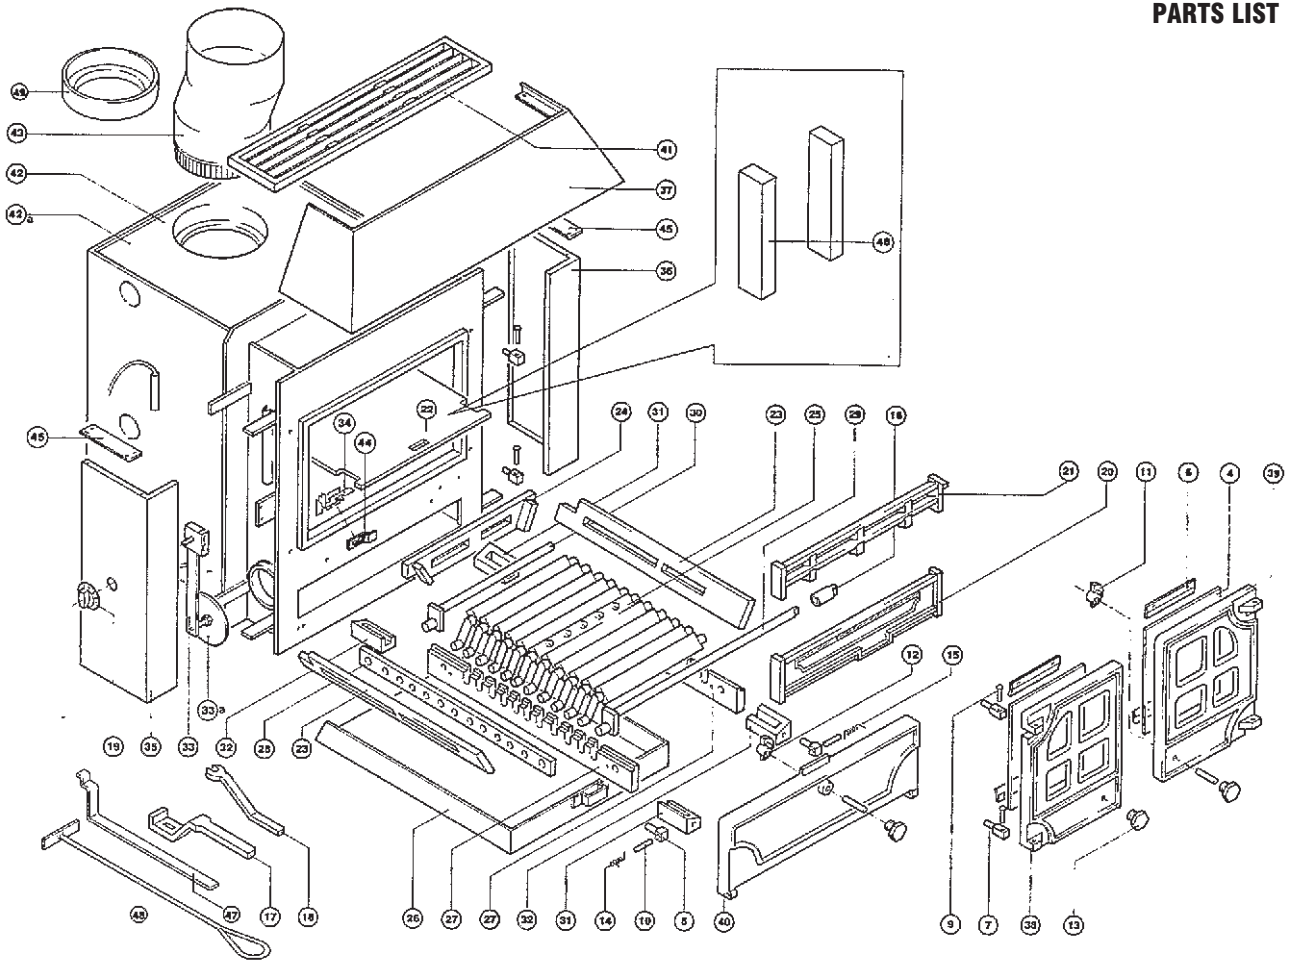

CW45iB/50iB

PARTS LIST

Item	Part No.	Description	Item	Part No.	Description
*	008/EW35L	L.H. DOOR SEAL	27	002/EW30	CARRIER BAR
*	008/EW35R	R.H. DOOR SEAL	28	012/EW33	MOVER BAR
*	008/EW36	ASHPIT DOOR SEAL	29	012/FW14	RIDDLER ROD
*	008/EW35/S	DOOR SEAL SET	30	012/CG05	IDLER ROD
*	008/FW29	DOOR SEAL ADHESIVE	31	002/CG07	CARRIER BAR SUPPORT LH
4	006/FW30/A	GLASS INC. GLASS CHANNEL	32	002/CG08	CARRIER BAR SUPPORT RH
*	008/BW44/S	GLASS CHANNEL SET OF 8	33	008/FW48	THERMOSTAT
6	004/EW23	GLAZING BAR	33a	008/FW47	THERMOSTAT FLAP 75mm DIA.
7	008/FW27	HINGE POST MAIN	33a	008/BW57	THERMOSTAT FLAP 90mm DIA.
8	008/FW28	HINGE POST A/P	34	004/BW46	OVER RUN CATCH
9	008/BW39/S	HINGE PIN MAIN DOOR SET	35	005/FW05L/#	SIDE PANEL LH
10	008/BW40/S	HINGE PIN A/P SET	36	005/FW05R/#	SIDE PANEL RH
11	002/BW12MD/A	DOOR KNOB ASSEMBLY RH	37	005/FW06/#	HOOD PANEL
12	002/BW12AP/A	DOOR KNOB ASSEMBLY ASHPIT	45	008/FW46/A	HOOD FIXING KIT
13	002/BW12	DOOR KNOB LH	38	003/EW01/#	DOOR LH
14	008/BW43L	SPRING LH	39	003/EW02/#	DOOR RH
15	008/BW43R	SPRING RH	40	003/FW03/#	ASHPIT DOOR
16	002/CG06	RIDDLER KNOB	41	003/FW04/#	TOP GRID
17	002/BW20	RIDDLER/ASHPAN TOOL	42	001/FW10B	FIREBOX CW50iB
18	002/BW26	DOOR OPENING TOOL	42a	001/JW10B	FIREBOX CW45iB
19	008/BW50	T/STAT KNOB	44	012/BW45	A/P DOOR BRACKET
20	002/FW07	FRONT FIREBARS	43	012/FW12	FLUE OFFSET (Supplied Separately)
21	002/FW08	DEEPENING BAR	46	011/JW09	FIRE BRICK (CW45iB)
22	002/FW32	THROAT PLATE	47	008/FW33	THROAT PLATE TOOL
23	002/FW15	SIDE FIRE PLATE	48	012/FW34	SCRAPER TOOL
24	002/FW16	BACK FIRE PLATE	49	002/FW49	CAST IRON FLUE ADAPTOR
25	002/CG01	BOTTOM GRATE BAR	*	004/FW51	ASH CARRIER
25a	002/CG01/S11	SET OF GRATE BARS	*	008/TH02	LOW LEVEL PIPE STAT (Supplied Separately)
26	004/FW17	ASHPAN			

PLEASE SPECIFY COLOUR WHEN ORDERING

* THESE ITEMS ARE NOT SHOWN ON THE EXPLODED DRAWING