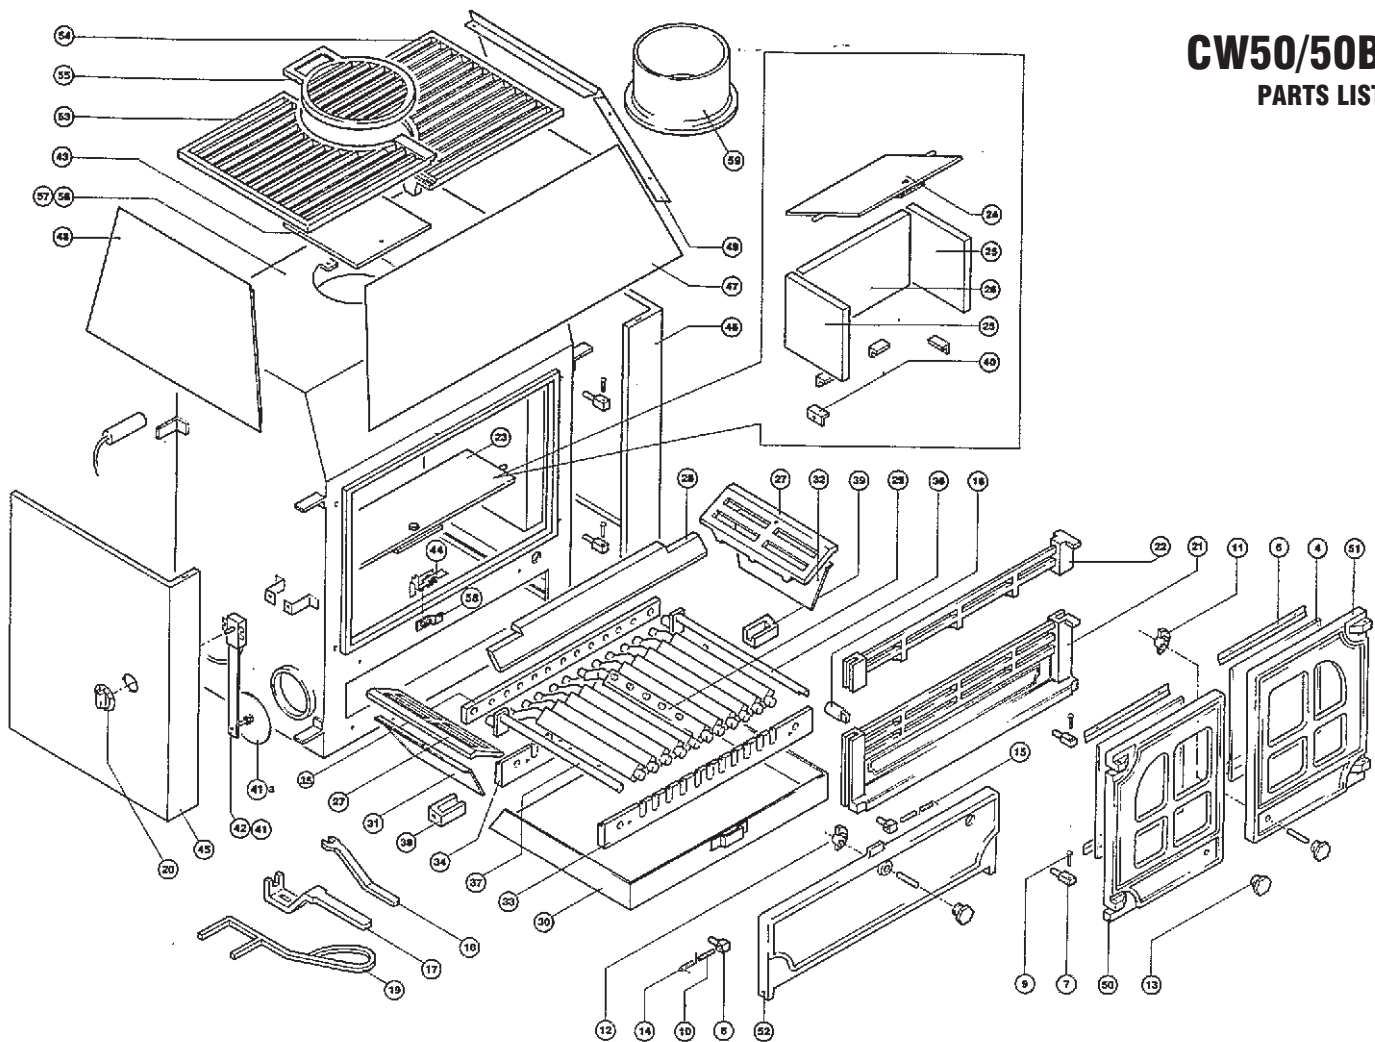

CW50/50B

PARTS LIST

Item	Part No.	Description	Item	Part No.	Description
*	008/BW35L	L.H. DOOR SEAL	33	002/CG02F	CARRIER BAR FRONT
*	008/BW35R	R.H. DOOR SEAL	34	002/CG02R	CARRIER BAR REAR
*	008/BW36	ASHPIT DOOR SEAL	35	012/CG03	MOVER BAR
*	008/BW35/S	DOOR SEAL COMPLETE SET	36	012/CG04	RIDDLER ROD
*	008/FW29	DOOR SEAL ADHESIVE	37	012/CG05	IDLER ROD
4	006/BW30/A	GLASS INC. GLASS CHANNEL	38	002/CG07	CARRIER BAR SUPPORT LH
*	008/BW46/S	GLASS CHANNEL SET OF 8	39	002/CG08	CARRIER BAR SUPPORT RH
6	004/BW23	GLAZING BAR	40	012/BW27	FIREBRICK ANGLE (CW50)
7	008/FW27	HINGE POST MAIN DOORS	41	008/BW49	THERMOSTAT (CW50)
8	008/FW28	HINGE POST A/P DOOR	41a	008/FW47	THERMOSTAT FLAP 75mm DIA.
9	008/BW39/S	HINGE PIN MAIN DOOR SET	41b	008/BW57	THERMOSTAT FLAP 90mm DIA.
10	008/BW40/S	HINGE PIN A/P DOOR SET	42	008/BW48	THERMOSTAT (CW50B)
11	002/BW12MD/A	DOOR KNOB ASSEMBLY RH	43	013/175/175	BLANKING PLATE
12	002/BW12AP/A	DOOR KNOB ASSEMBLY ASHPIT	44	004/BW46	OVER RUN CATCH
13	002/BW12	DOOR KNOB LH	45	005/BW05L/#	SIDE PANEL LH
14	008/BW43L	SPRING LH	46	005/BW05R/#	SIDE PANEL RH
15	008/BW43R	SPRING RH	47	005/BW06F/#	HOOD PANEL FRONT
16	002/CG06	RIDDLER KNOB	48	005/BW06L/#	HOOD PANEL LH
17	002/BW20	RIDDLER/ASHPAN TOOL	49	005/BW06R/#	HOOD PANEL RH
18	002/BW26	DOOR OPENING TOOL	50	003/BW01/#	DOOR LH
19	012/BW28	TUBE CLEANING TOOL (CW50B)	51	003/BW02/#	DOOR RH
20	008/BW50	THERMOSTAT KNOB	52	003/BW03/#	ASHPIT DOOR
21	002/BW07	FRONT FIREBARS	53	003/BW37L/#	TOP GRID LH
22	002/BW08	DEEPENING BAR	54	003/BW37R/#	TOP GRID RH
23	012/BW31	THROAT PLATE (CW50B)	55	003/BW38/#	INSERT GRID
24	012/BW32	THROAT PLATE (CW50)	56	001/BW10	FIREBOX (CW50)
25	011/BW33	SIDE BRICK (CW50)	57	001/BW10B	FIREBOX (CW50B)
26	011/BW34	REAR BRICK (CW50)	58	012/BW45	A/P DOOR BRACKET
26a	011/BW34/S	SET OF BRICKS	59	003/CH12A	FLUE COLLAR CAST PLAIN
27	002/BW15	SIDE FIRE PLATE	59a	003/CH12A/#	FLUE COLLAR ENAMELLED
27a	002/BW15/A	SIDE PLATE C/W ASH PLATE	*	004/BW51	ASH CARRIER
28	002/BW16	BACK FIRE PLATE	*	008/TH02	LOW LEVEL PIPE THERMOSTAT
29	002/CG01	BOTTOM GRATE BAR			(Supplied Separately)
29a	002/CG01/S11	SET OF GRATE BARS			
30	004/BW17	ASHPAN			
31	004/BW19L	ASH SHEDDING PLATE LH			
32	004/BW19R	ASH SHEDDING PLATE RH			

PLEASE SPECIFY COLOUR WHEN ORDERING

* THESE ITEMS ARE NOT SHOWN ON THE EXPLODED DRAWING